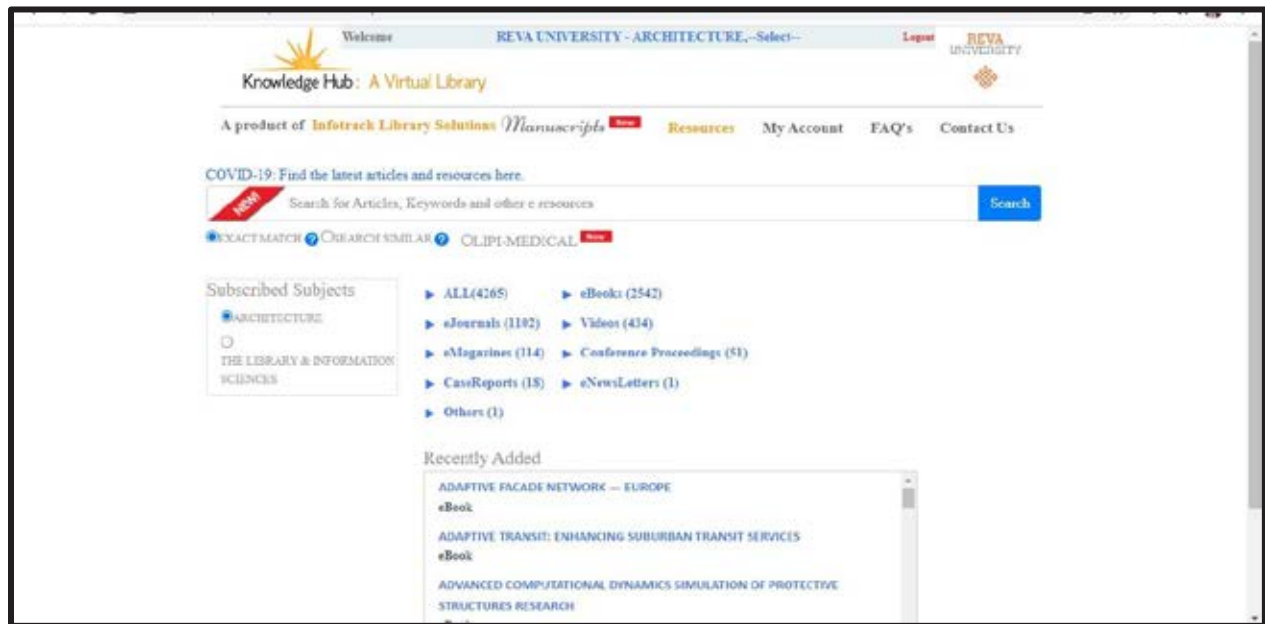

K-HUB ARCHITECTURE:

Knowledge Hub (K-Hub) in broad terms work as virtual library for scholars, researchers, students and faculties for their requirement of online resources such as e-journals, e-books, e-articles, e-newsletter, case reports, videos, conference proceedings, online sample issues on a single platform. The User/IP based access is provided to institutes as per subject of their choice or as per their research areas. K-Hub offers a comprehensive compilation of databases covering e-journals, e-books, e-articles, e-newspaper, e-newsletter, case reports, videos online sample issues, article submission for authors. K-Hub also provides information to Jobs, recent news, recent events/conferences.