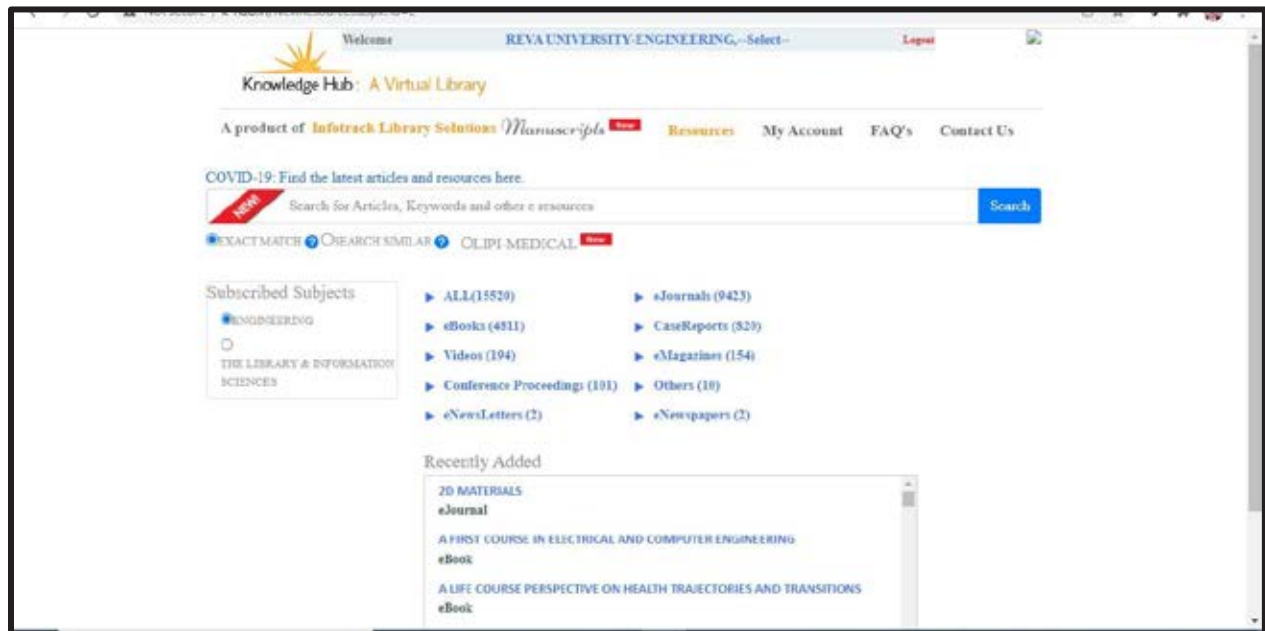

- 260+ journals
- 4+ million conference papers
- 12,000+ technical standards
- 6,000+ books

Hundreds of course hours

Approximately 25,000 new documents are added to IEEE Xplore each month.

The screenshot shows the IEEE Xplore website homepage. At the top, there is a navigation bar with links for IEEE.org, IEEE Xplore, IEEE SA, IEEE Spectrum, and More Sites. On the right, there are links for Cart, Create Account, and Personal Sign In. The main header features the IEEE Xplore logo, navigation options (Browse, My Settings, Help), and a sign-out button for REVAUNIVERSITY. The central banner displays the tagline "Advancing Technology for Humanity" and a search bar with 5,873,329 items. Below the search bar are buttons for "ADVANCED SEARCH" and "TOP SEARCHES". A secondary banner promotes the "IEEE CLIMATE CHANGE COLLECTION" with a "Learn More" button. The "Featured Authors" section includes profiles for Winnie N. Ye (CANADA), Davide Scaramuzza (SWITZERLAND), and Fei (Fred) Wang (UNITED STATES). A "Registrar" logo and a "Feedback" button are also visible.

K-HUB ENGINEERING:

Knowledge Hub (K-Hub) in broad terms work as virtual library for scholars, researchers, students and faculties for their requirement of online resources such as e-journals, e-books, e-articles, e-newsletter, case reports, videos, conference proceedings, online sample issues on a single platform. The User/IP based access is provided to institutes as per subject of their choice or as per their research areas. K-Hub offers a comprehensive compilation of databases covering e-journals, e-books, e-articles, e-newspaper, e-newsletter, case reports, videos online sample issues, article submission for authors. K-Hub also provides information to Jobs, recent news, recent events/conferences.